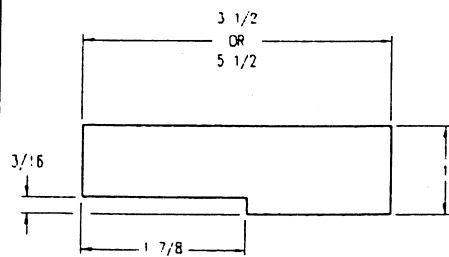

STEALTH TRIM W/ NAIL FLANGE
18' LENGTH

STEALTH TRIM W/O NAIL FLANGE
18' LENGTH

TRIMBOARD W/ NAIL FLANGE
18' LENGTH

1/2" x 6" BEADBOARD
18' LENGTH

1/2" x 4" BEADBOARD
18' LENGTH

TRIMBOARD
5/8", 3/4", 1" THICK
NOMINAL 4", 6", 8", 10", 12", 16" WIDTHS
18' & 20' LENGTHS

TRIMSHEET
1/4", 3/8", 1/2", 5/8", 3/4", 1" THICK
4x8 TO 4x20

4" CORNERBOARD
10' & 20' LENGTHS

6" OR 8" CORNERBOARD
10' & 20' LENGTHS

4" 6" OR 8"
STEALTH CORNERS
10' & 20' LENGTHS

BRICK MOULD
1 1/4" x 17' LENGTH

| VERSATEX | | | |
|--------------------|---------|--------|---------------|
| VERSATEX TRIMBOARD | | | |
| DR | JRS | APP. | DISK NO. 0001 |
| ORDER | | N.H.A. | |
| DATE | 1-23-06 | SCALE | 1/2" = 1" |
| | | V-1000 | REV. 1 |