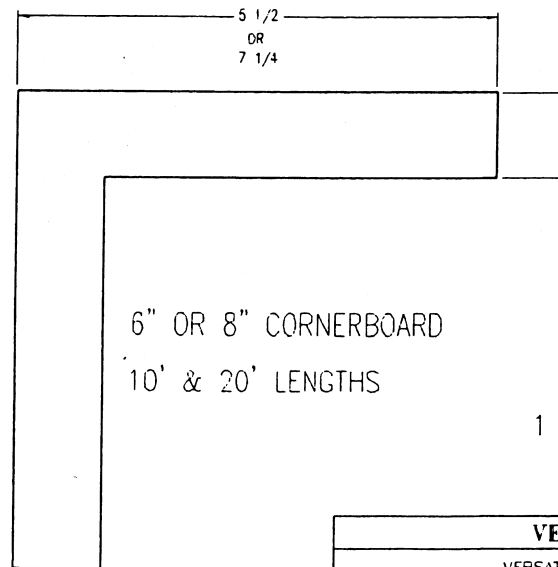

STEALTH TRIM W/ NAIL FLANGE
18' LENGTH

STEALTH TRIM W/O NAIL FLANGE
18' LENGTH

TRIMBOARD W/ NAIL FLANGE
18' LENGTH

1/2" x 6" BEADBOARD
18' LENGTH

1/2" x 4" BEADBOARD
18' LENGTH

TRIMBOARD
5/8", 3/4", 1" THICK
NOMINAL 4", 6", 8", 10", 12", 16" WIDTHS
18' & 20' LENGTHS

TRIMSHEET
1/4", 3/8", 1/2", 5/8", 3/4", 1" THICK
4x8 TO 4x20

4" CORNERBOARD
10' & 20' LENGTHS

6" OR 8" CORNERBOARD
10' & 20' LENGTHS

4" 6" OR 8"
STEALTH CORNERS
10' & 20' LENGTHS

BRICK MOULD
1 1/4" x 17' LENGTH

| VERSATEX | | | |
|--------------------|---------|--------|---------------|
| VERSATEX TRIMBOARD | | | |
| DR | JRS | APP. | DISK NO. 0001 |
| ORDER | | N.H.A. | |
| DATE | 1-23-06 | SCALE | 1/2" = 1" |
| | | V-1000 | REV. 1 |