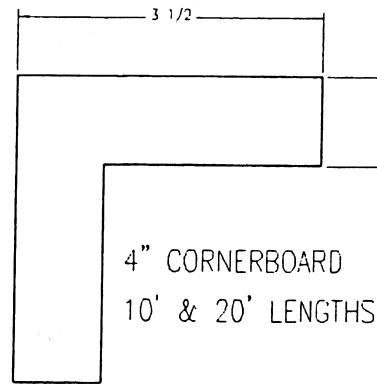

STEALTH TRIM W/ NAIL FLANGE
18' LENGTH

STEALTH TRIM W/O NAIL FLANGE
18' LENGTH

TRIMBOARD W/ NAIL FLANGE
18' LENGTH

1/2" x 6" BEADBOARD
18' LENGTH

1/2" x 4" BEADBOARD
18' LENGTH

TRIMBOARD
5/8", 3/4", 1" THICK
NOMINAL 4", 6", 8", 10", 12", 16" WIDTHS
18' & 20' LENGTHS

TRIMSHEET
1/4", 3/8", 1/2", 5/8", 3/4", 1" THICK
4x8 TO 4x20

4" CORNERBOARD
10' & 20' LENGTHS

6" OR 8" CORNERBOARD
10' & 20' LENGTHS

4" 6" OR 8"
STEALTH CORNERS
10' & 20' LENGTHS

BRICK MOULD
1 1/4" x 17' LENGTH

| VERSATEX | | | |
|--------------------|---------|--------|---------------|
| VERSATEX TRIMBOARD | | | |
| DR | JRS | APP. | DISK NO. 0001 |
| ORDER | | N.H.A. | |
| DATE | 1-23-06 | SCALE | 1/2" = 1" |
| | | V-1000 | REV. 1 |