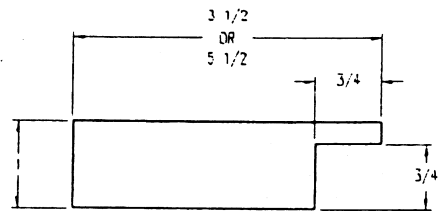

STEALTH TRIM W/ NAIL FLANGE
18' LENGTH

STEALTH TRIM W/O NAIL FLANGE
18' LENGTH

TRIMBOARD W/ NAIL FLANGE
18' LENGTH

1/2" x 6" BEADBOARD
18' LENGTH

1/2" x 4" BEADBOARD
18' LENGTH

TRIMBOARD
5/8", 3/4", 1" THICK
NOMINAL 4", 6", 8", 10", 12", 16" WIDTHS
18' & 20' LENGTHS

TRIMSHEET
1/4", 3/8", 1/2", 5/8", 3/4", 1" THICK
4x8 TO 4x20

4" CORNERBOARD
10' & 20' LENGTHS

6" OR 8" CORNERBOARD
10' & 20' LENGTHS

4" 6" OR 8"
STEALTH CORNERS
10' & 20' LENGTHS

BRICK MOULD
1 1/4" x 17' LENGTH

| VERSATEX | | | |
|--------------------|---------|--------|---------------|
| VERSATEX TRIMBOARD | | | |
| DR | JRS | APP. | DISK NO. 0001 |
| ORDER | | N.H.A. | |
| DATE | 1-23-06 | SCALE | 1/2" = 1" |
| | | V-1000 | REV. 1 |