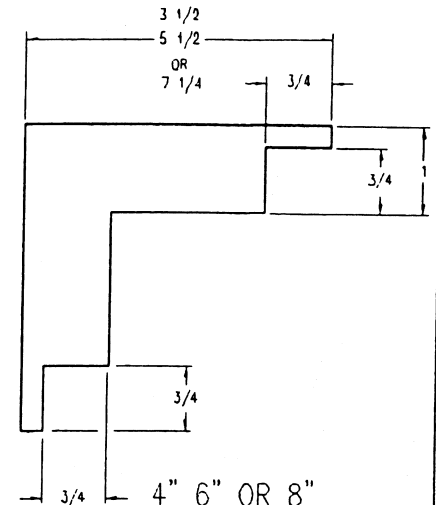

STEALTH TRIM W/ NAIL FLANGE
18' LENGTH

STEALTH TRIM W/O NAIL FLANGE
18' LENGTH

TRIMBOARD W/ NAIL FLANGE
18' LENGTH

1/2" x 6" BEADBOARD
18' LENGTH

1/2" x 4" BEADBOARD
18' LENGTH

TRIMBOARD
5/8", 3/4", 1" THICK
NOMINAL 4", 6", 8", 10", 12", 16" WIDTHS
18' & 20' LENGTHS

TRIMSHEET
1/4", 3/8", 1/2", 5/8", 3/4", 1" THICK
4x8 TO 4x20

4" CORNERBOARD
10' & 20' LENGTHS

6" OR 8" CORNERBOARD
10' & 20' LENGTHS

4" 6" OR 8"
STEALTH CORNERS
10' & 20' LENGTHS

BRICK MOULD
1 1/4" x 17' LENGTH

| VERSATEX | | | |
|--------------------|---------|--------|---------------|
| VERSATEX TRIMBOARD | | | |
| DR | JRS | APP. | DISK NO. 0001 |
| ORDER | | N.H.A. | |
| DATE | 1-23-06 | SCALE | 1/2" = 1" |
| | | V-1000 | REV. 1 |